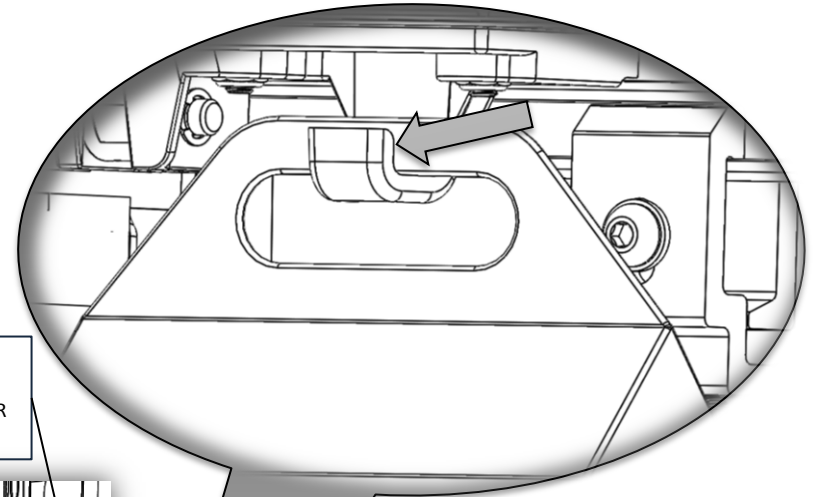

# LEER® SR 250

VIEW FROM TOP OF THE TRUCK AREA LOCATIONS FOR TOOL STORAGE

TOOLS INCLUDED

AREA LOCATIONS FOR BAG HANGER'S

**SR250 BUILT-IN BAG HANGER'S**

**SR250 BUILT-IN TOOL STORAGE**

5MM ALLEN WRENCH  
2.5MM ALLEN WRENCH