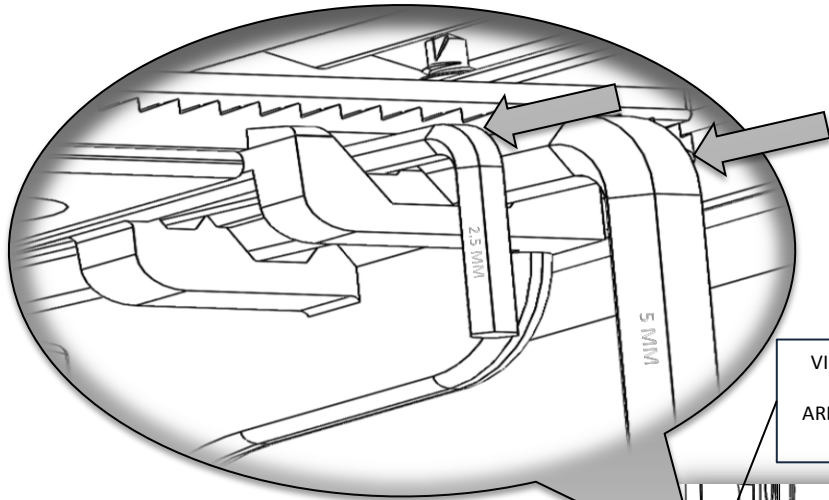

# LEER® SR 250

VIEW FROM TOP OF THE TRUCK AREA LOCATIONS FOR TOOL STORAGE

TOOLS INCLUDED

AREA LOCATIONS FOR BAG HANGER'S

**SR250 BUILT-IN BAG HANGER'S**

**SR250 BUILT-IN TOOL STORAGE**

5MM ALLEN WRENCH  
2.5MM ALLEN WRENCH