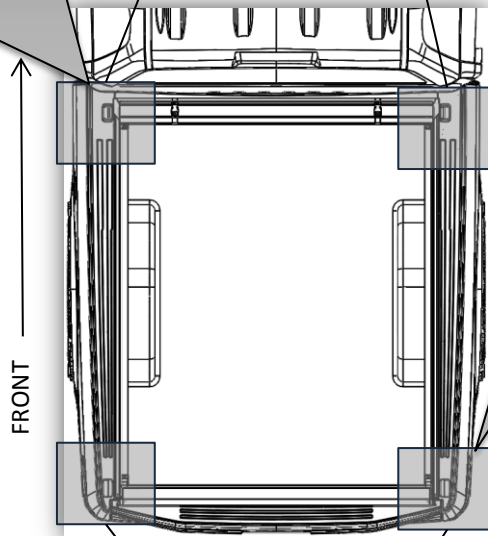

# LEER® SR 250

VIEW FROM TOP OF THE TRUCK AREA LOCATIONS FOR TOOL STORAGE

TOOLS INCLUDED

AREA LOCATIONS FOR BAG HANGER'S

**SR250 BUILT-IN BAG HANGER'S**

**SR250 BUILT-IN TOOL STORAGE**

5MM ALLEN WRENCH  
2.5MM ALLEN WRENCH